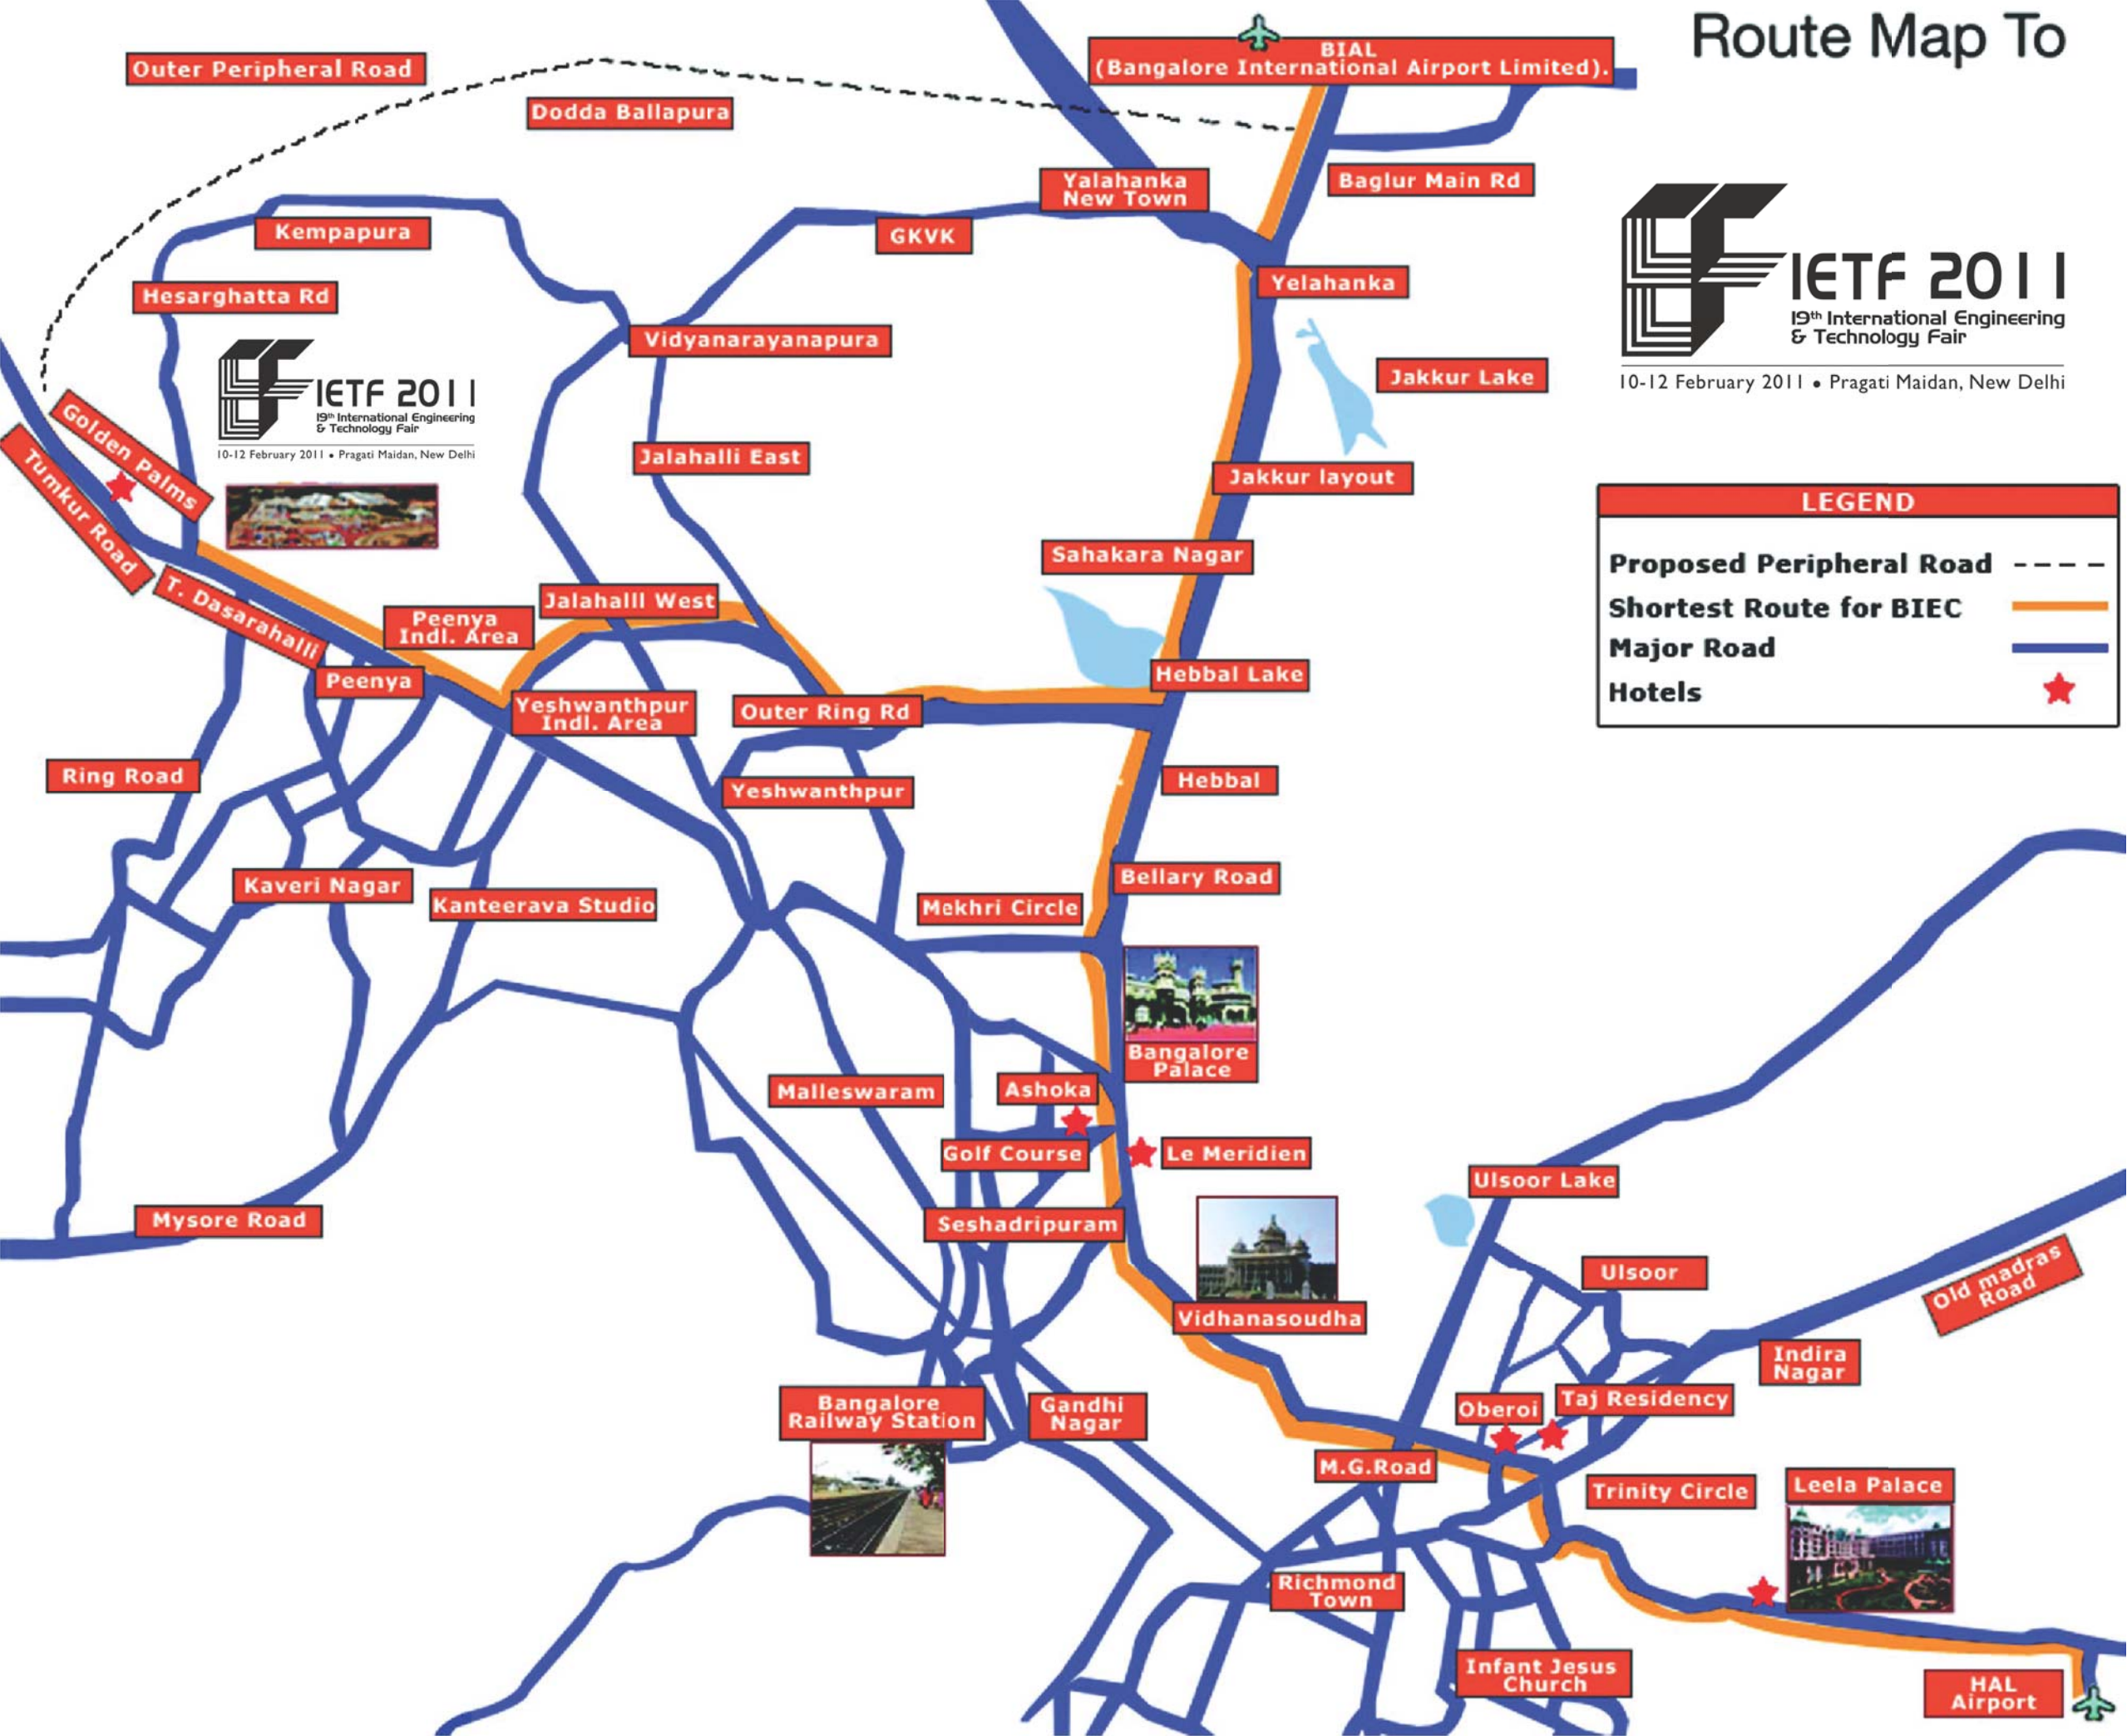

Route Map To

10-12 February 2011 • Pragati Maidan, New Delhi

| LEGEND | |
|--------------------------|-----|
| Proposed Peripheral Road | --- |
| Shortest Route for BIEC | — |
| Major Road | — |
| Hotels | ★ |

IETF 2011
19th International Engineering & Technology Fair
10-12 February 2011 • Pragati Maidan, New Delhi